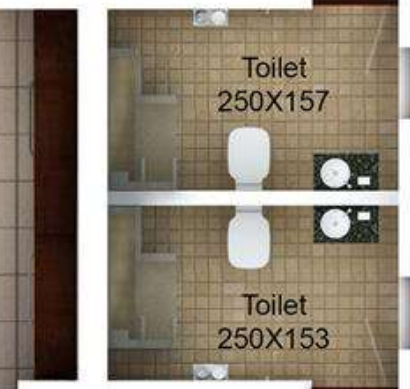

Lakeshore Gardens - Type B

Total Area – 2,912 Sqft

Ground Floor – 1,472 Sqft

Bed Room
360X480

Toilet
203X230

Utility
150X230

Bed Room
330 X360

Family Living
620X366

Toilet
250X157

Bed Room
460X390

Landscape Terrace
463X240

Balcony
180X240

First Floor – 1,440 Sqft